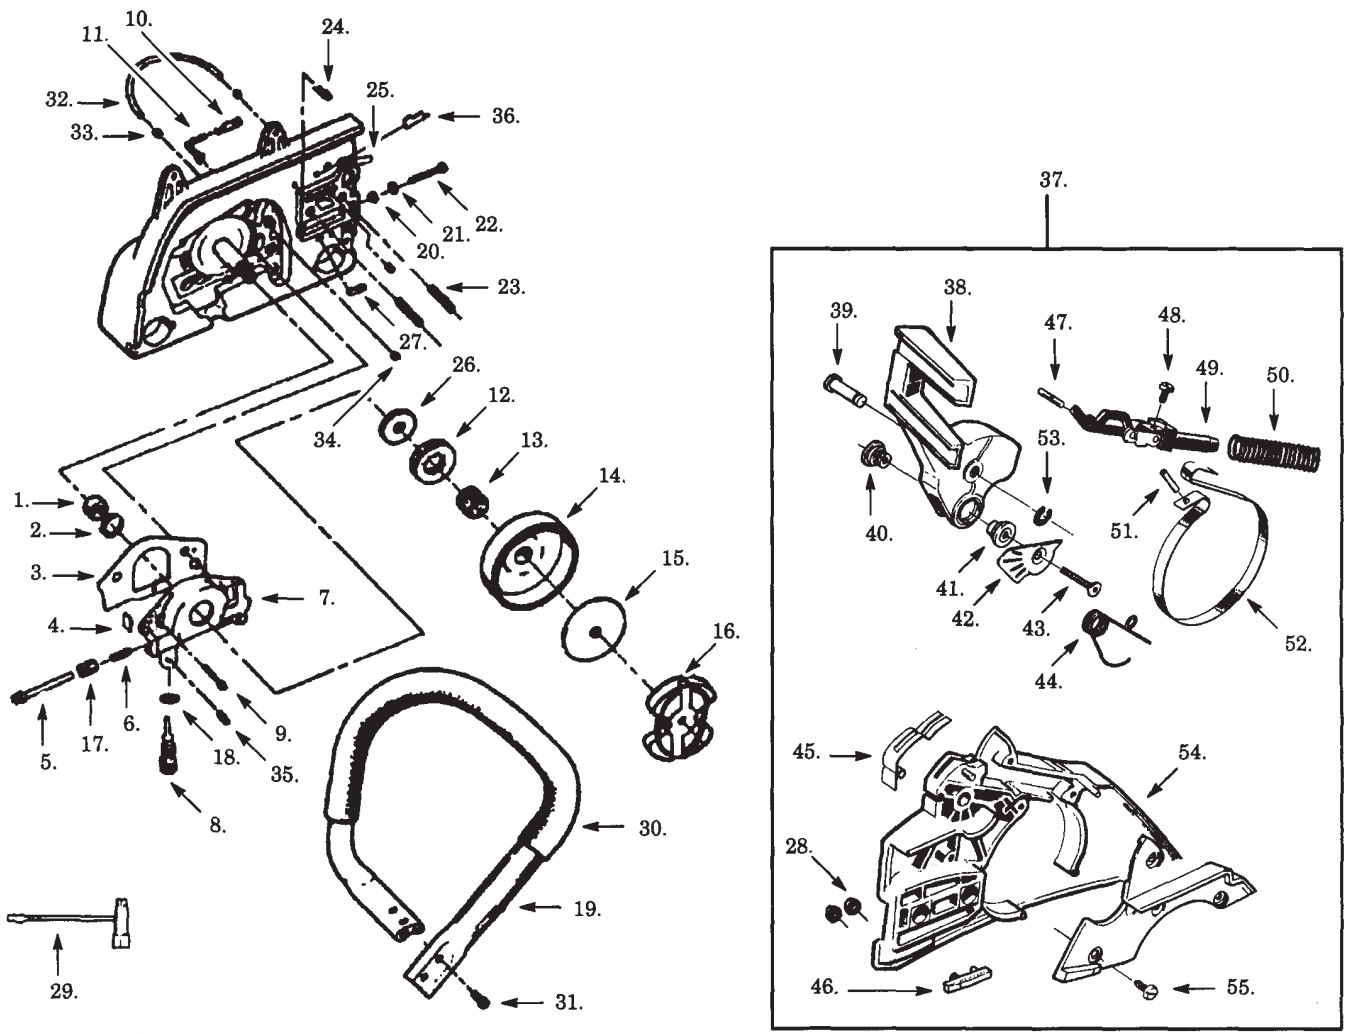

Ref.	Part No.	Description	Ref.	Part No.	Description	Ref.	Part No.	Description
1.	530-027140	Worm Gear	15.	530-027161	Clutch Plate	41.	507-433823	Bushing (Left)
2.	530-019147	Seal	16.	530-014161	Clutch Ass'y.	42.	507-433941	Heat Shield
3.	530-069487	Gasket Set	17.	530-027129	Oiler Gear Spur	43.	507-433942	Screw
4.	530-027128	Dust Plug	18.	530-019079	"O" Ring	44.	503-493401	Spring-Handguard
5.	530-014204	Plunger	19.	530-036815	Handlebar	45.	501-874701	Spring Detent
6.	530-027126	Spring	20.	530-015826	Bar Adjusting Pin	46.	530-027223	Chain Pad
7.	530-069218	Oil Pump Kit (Incl.1., 2.,4.-6.,8.,17.,18.,35.)	21.	530-024419	"E" Ring	47.	720-123300	Straight Pin
8.	530-015873	Screw	22.	530-015730	Screw	48.	729-571305	Screw
9.	530-015871	Screw	23.	530-015719	Bar Stud	49.	501-875301	Knee Joint Ass'y.
10.	530-027272	Oil Pickup & Filter	24.	530-015108	Vent Pin	50.	501-875401	Spring
11.	530-027192	Oiler Intake Line	25.	530-029236	Crankcase Plug	51.	721-425250	Spirol Pin
12.	-	Rim Sprocket	26.	530-015733	Washer	52.	501-874301	Brake Band
	501-457402	Model 465,495 & 545 (.325x7t) - Optional	27.	530-027223	Chain Pad	53.	735-310820	"C" Clip
	504-523002	Model 605 (3/8x7t)	28.	530-015445	Nut	54.	507-433821	Spring Cover
	503-253401	Bearing	29.	530-031107	Scrench	55.	729-571305	Screw
13.	503-253401	Bearing	30.	530-027776	Handlebar Grip			
14.	503-088702	Clutch Drum & Sprocket	31.	530-015711	Screw			
	503-414001	Clutch Drum (for Rim Sprocket) - Optional (Incl. 13)	32.	530-021061	Oiler Discharge Line			
	503-453901	Clutch Drum (Incl. 12 & 13) Model 605	33.	530-002464	Oiler Discharge Sleeve			
			34.	530-015422	Tubing Nut			
			35.	530-015752	Oiler Adjustment Pin			
			36.	530-027222	Chain Pad-Top			
			37.	507-476676	Chain Brake Ass'y.			
			38.	507-476675	Handguard			
			39.	501-874901	Pivot Pin			
			40.	507-433822	Bushing (Right)			

* = REFER TO THE SERVICE REFERENCE INDICATED FOR MORE INFORMATION. (LOCATED AT END OF IPL.)

✓ = NEW PART