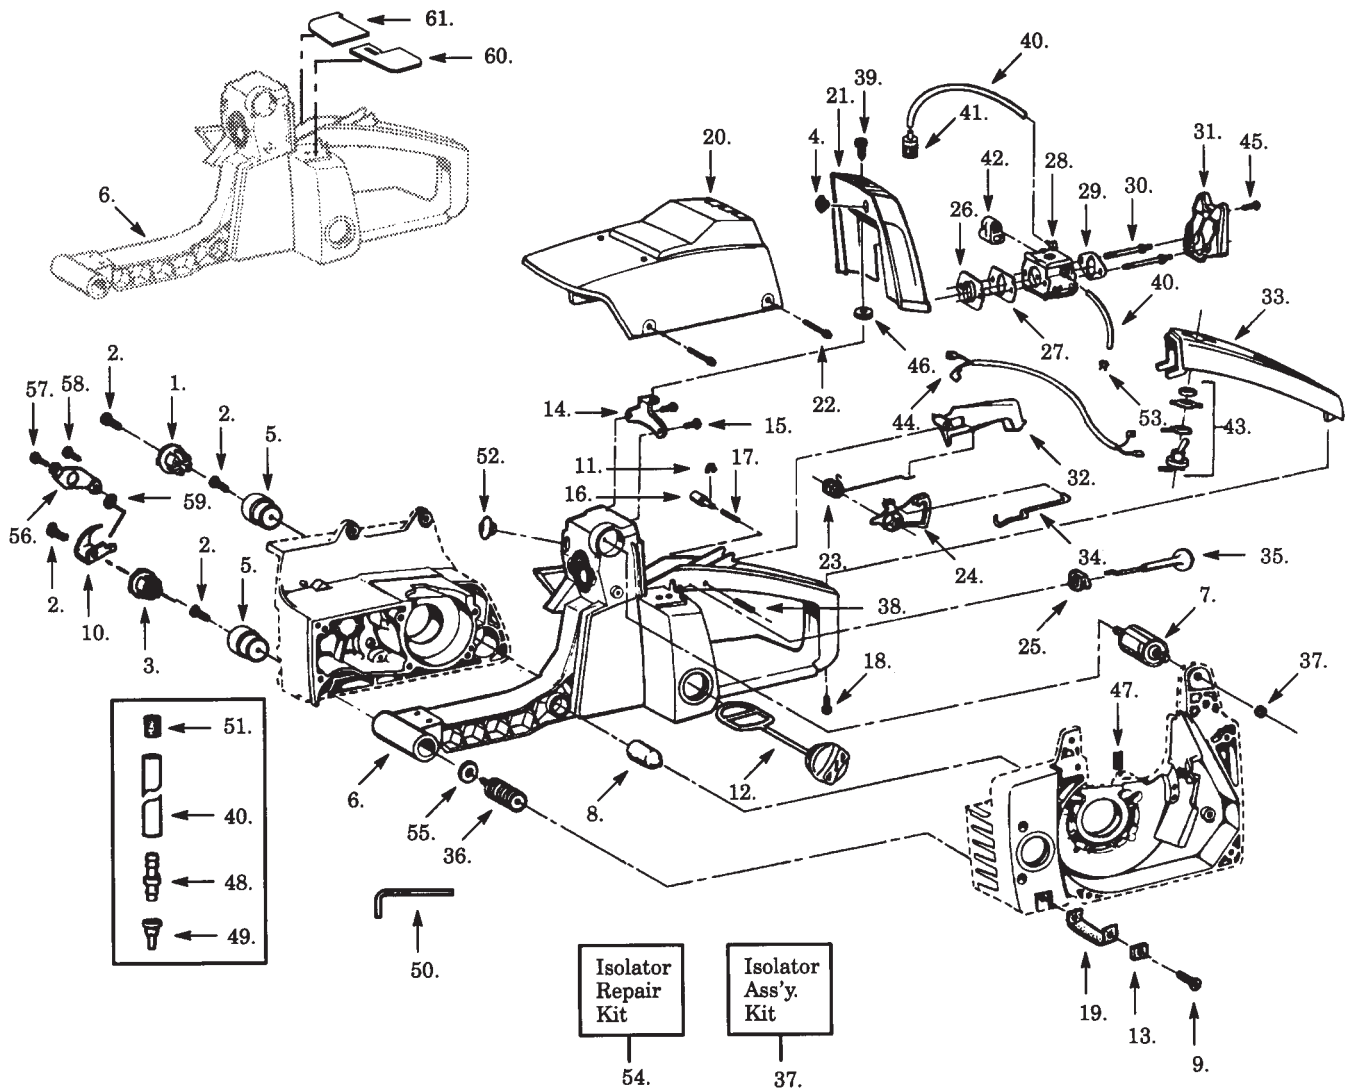

Ref.	Part No.	Description	Ref.	Part No.	Description	Ref.	Part No.	Description
1.	530-027732	Retainer Mount	23.	530-027134	Trigger Latch Spring	46.	530-027202	Screw Retainer
2.	530-015714	Screw	24.	530-027133	Throttle Trigger	47.	530-025539	Impulse Fitting
3.	530-027732	Chain Catcher Retainer	25.	530-036053	Grommet	48.	530-024475	Vent Fitting
4.	530-027399	Carb. Cover Bumper	26.	530-027121	Bracket	49.	530-026119	Check Valve
5.	530-027392	Lower Isolator	27.	530-069487	Gasket Set	50.	530-031111	Hex Key
6.	530-069471	Rear Handle & Fuel Tank	28.	530-035201	Carburetor (HDA-49)	51.	530-027339	Vent Plug
7.	530-036056	Cylindrical Mount	29.	530-023664	Air Filter Plate	52.	530-025922	Air Box Plug
8.	530-027187	Isolator Limiter	30.	530-015735	Carb. Mounting Stud	53.	530-027341	Clamp
9.	530-015871	Screw	31.	530-010855	Air Filter Ass'y.	54.	530-069297	Isolator Repair Kit
10.	530-027733	Chain Catcher	32.	530-027135	Throttle Lockout	55.	530-015123	Washer
11.	530-015702	"C" Clip	33.	530-027207	Rear Handle Cover	56.	530-029347	Bracket Retainer
12.	530-010845	Fuel Cap Ass'y.	34.	530-027073	Throttle Wire	57.	530-015710	Screw
13.	530-037012	Strap Retainer Plate	35.	530-027075	Choke Knob	58.	530-015810	Screw
14.	530-036035	Bracket	36.	530-036962	Spring Ass'y.	59.	530-015562	Washer
15.	530-015598	Screw	37.	530-069384	Isolator Ass'y. Kit	60.	530-019191	Carb. Cover Seal-L
16.	530-029666	Throttle Lock	38.	530-015701	Dowel Pin	61.	530-019192	Carb. Cover Seal-R
17.	530-024772	Throttle Lock Spring	39.	530-015724	Screw			
18.	530-015716	Screw	40.	530-069216	Line Kit (Bulk 530-008133)			
19.	530-037104	AV Strap	41.	506-096001	Fuel Filter Ass'y.			
20.	530-069484	Cylinder Shield Kit	42.	530-039129	Grommet			
21.	530-036811	Carb. Cover	43.	530-069225	Switch Kit			
22.	530-015871	Screw	44.	530-027138	Lead Wire Ass'y.			
			45.	530-015802	Screw			

★ = REFER TO THE SERVICE REFERENCE INDICATED FOR MORE INFORMATION. (LOCATED AT END OF IPL)
✓ = NEW PART